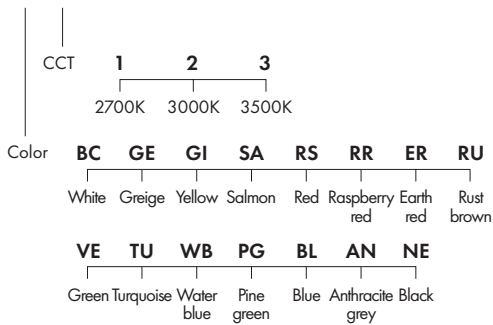

Code Construction

U21010 XX X X

Accessories

E000700900

White decentralization kit Ø 2,2 x 2 cm

Drivers

LED DRIVER 120-277VAC, 700mA, Vout 8-13VDC, Class 2	Min-Max fixtures
CEDERP00300 Dimmable 0 -10V, IGBT-TRIAC, ELV - Max 10W - Suitable for J-Box	1

Use only Class 2 led drivers

Nominal flux (lm) of the products are estimated on the LED sources, with tolerances defined by manufacturers.