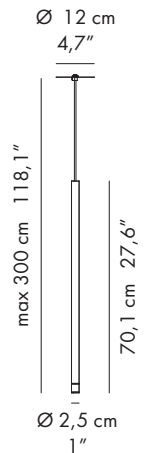

Code Construction

U21010 XX X X

Accessories

E000700900

White decentralization kit Ø 2,2 x 2 cm

Drivers

LED DRIVER 120-277VAC, 700mA, Vout 8-13VDC, Class 2	Min-Max fixtures
CEDERP00300 Dimmable 0 -10V, IGBT-TRIAC, ELV - Max 10W - Suitable for J-Box	1

Use only Class 2 led drivers

Nominal flux (lm) of the products are estimated on the LED sources, with tolerances defined by manufacturers.