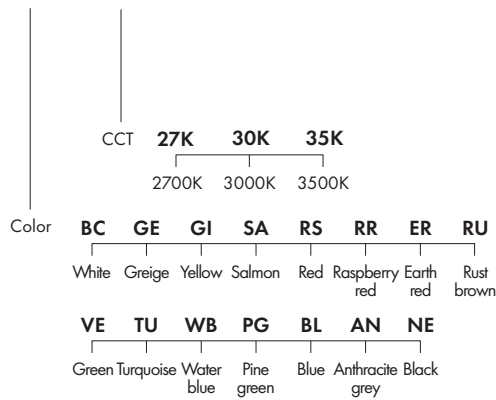

Materials: Aluminum, steel

Light Source: LED (main voltage led source)

CCT

2700K _ 1166 lm
3000K _ 1254 lm
3500K _ 1279 lm

Code Construction

UAORCHID XX XX XXX

Nominal flux (lm) of the products are estimated on the LED sources, with tolerances defined by manufacturers.