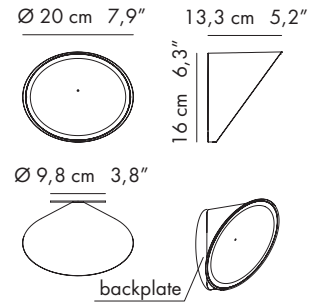

Materials: Aluminum, steel

Light Source: LED (main voltage led source)

CCT

2700K _ 1166 lm
3000K _ 1254 lm
3500K _ 1279 lm

Code Construction

UAORCHID XX XX XXX

Nominal flux (lm) of the products are estimated on the LED sources, with tolerances defined by manufacturers.